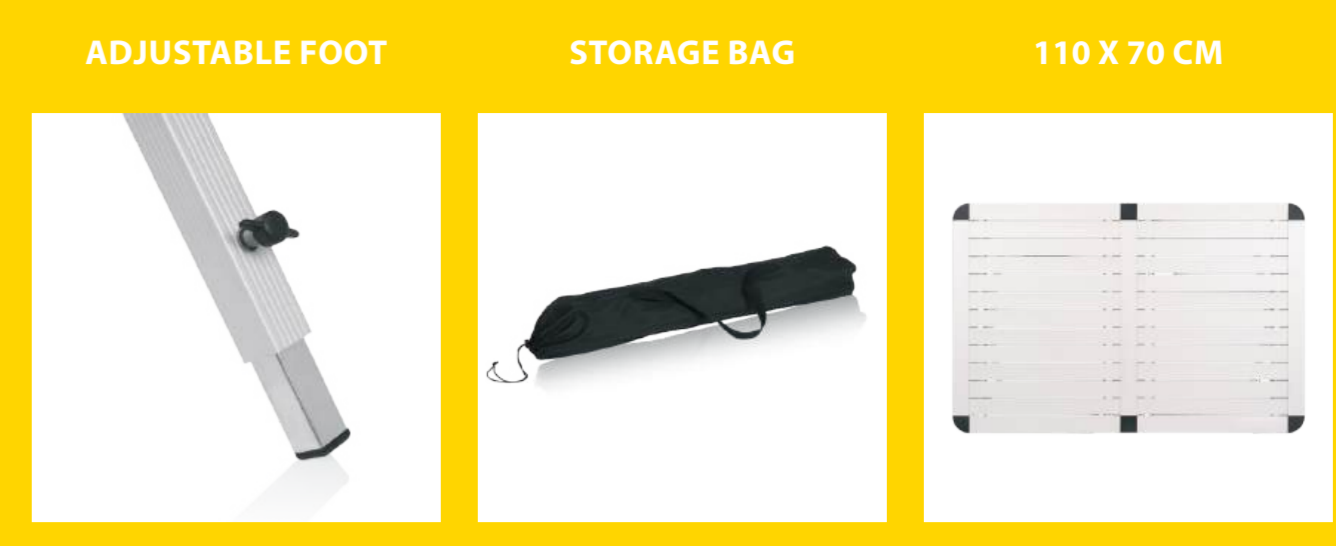

1100x120x210mm

CAMPART

TA-0413
Roll-up table
LOUISIANA

ADJUSTABLE FOOT

STORAGE BAG

110 X 70 CM

CAMPART

TA-0413
Roll-up table
LOUISIANA