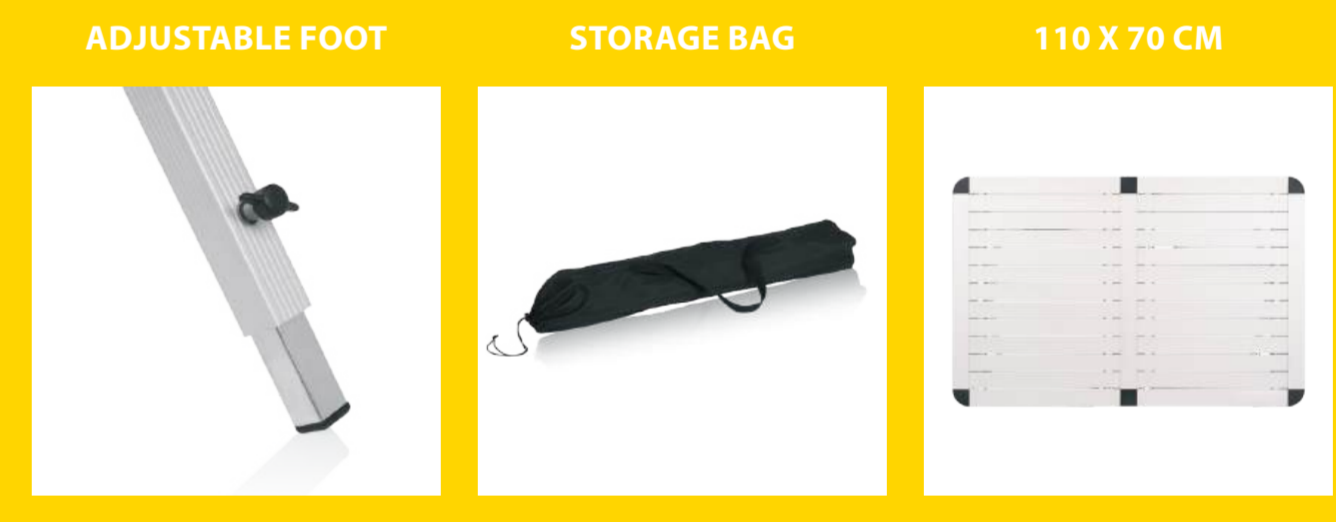

1100x120x210mm

CAMPART

TA-0413
Roll-up table
LOUISIANA

ADJUSTABLE FOOT

STORAGE BAG

110 X 70 CM

CAMPART

TA-0413
Roll-up table
LOUISIANA

ALUMINIUM

4,8 KG

WEATHERPROOF

CAMPART

TA-0413
Roll-up table
LOUISIANA

ADJUSTABLE FOOT

STORAGE BAG

110 X 70 CM