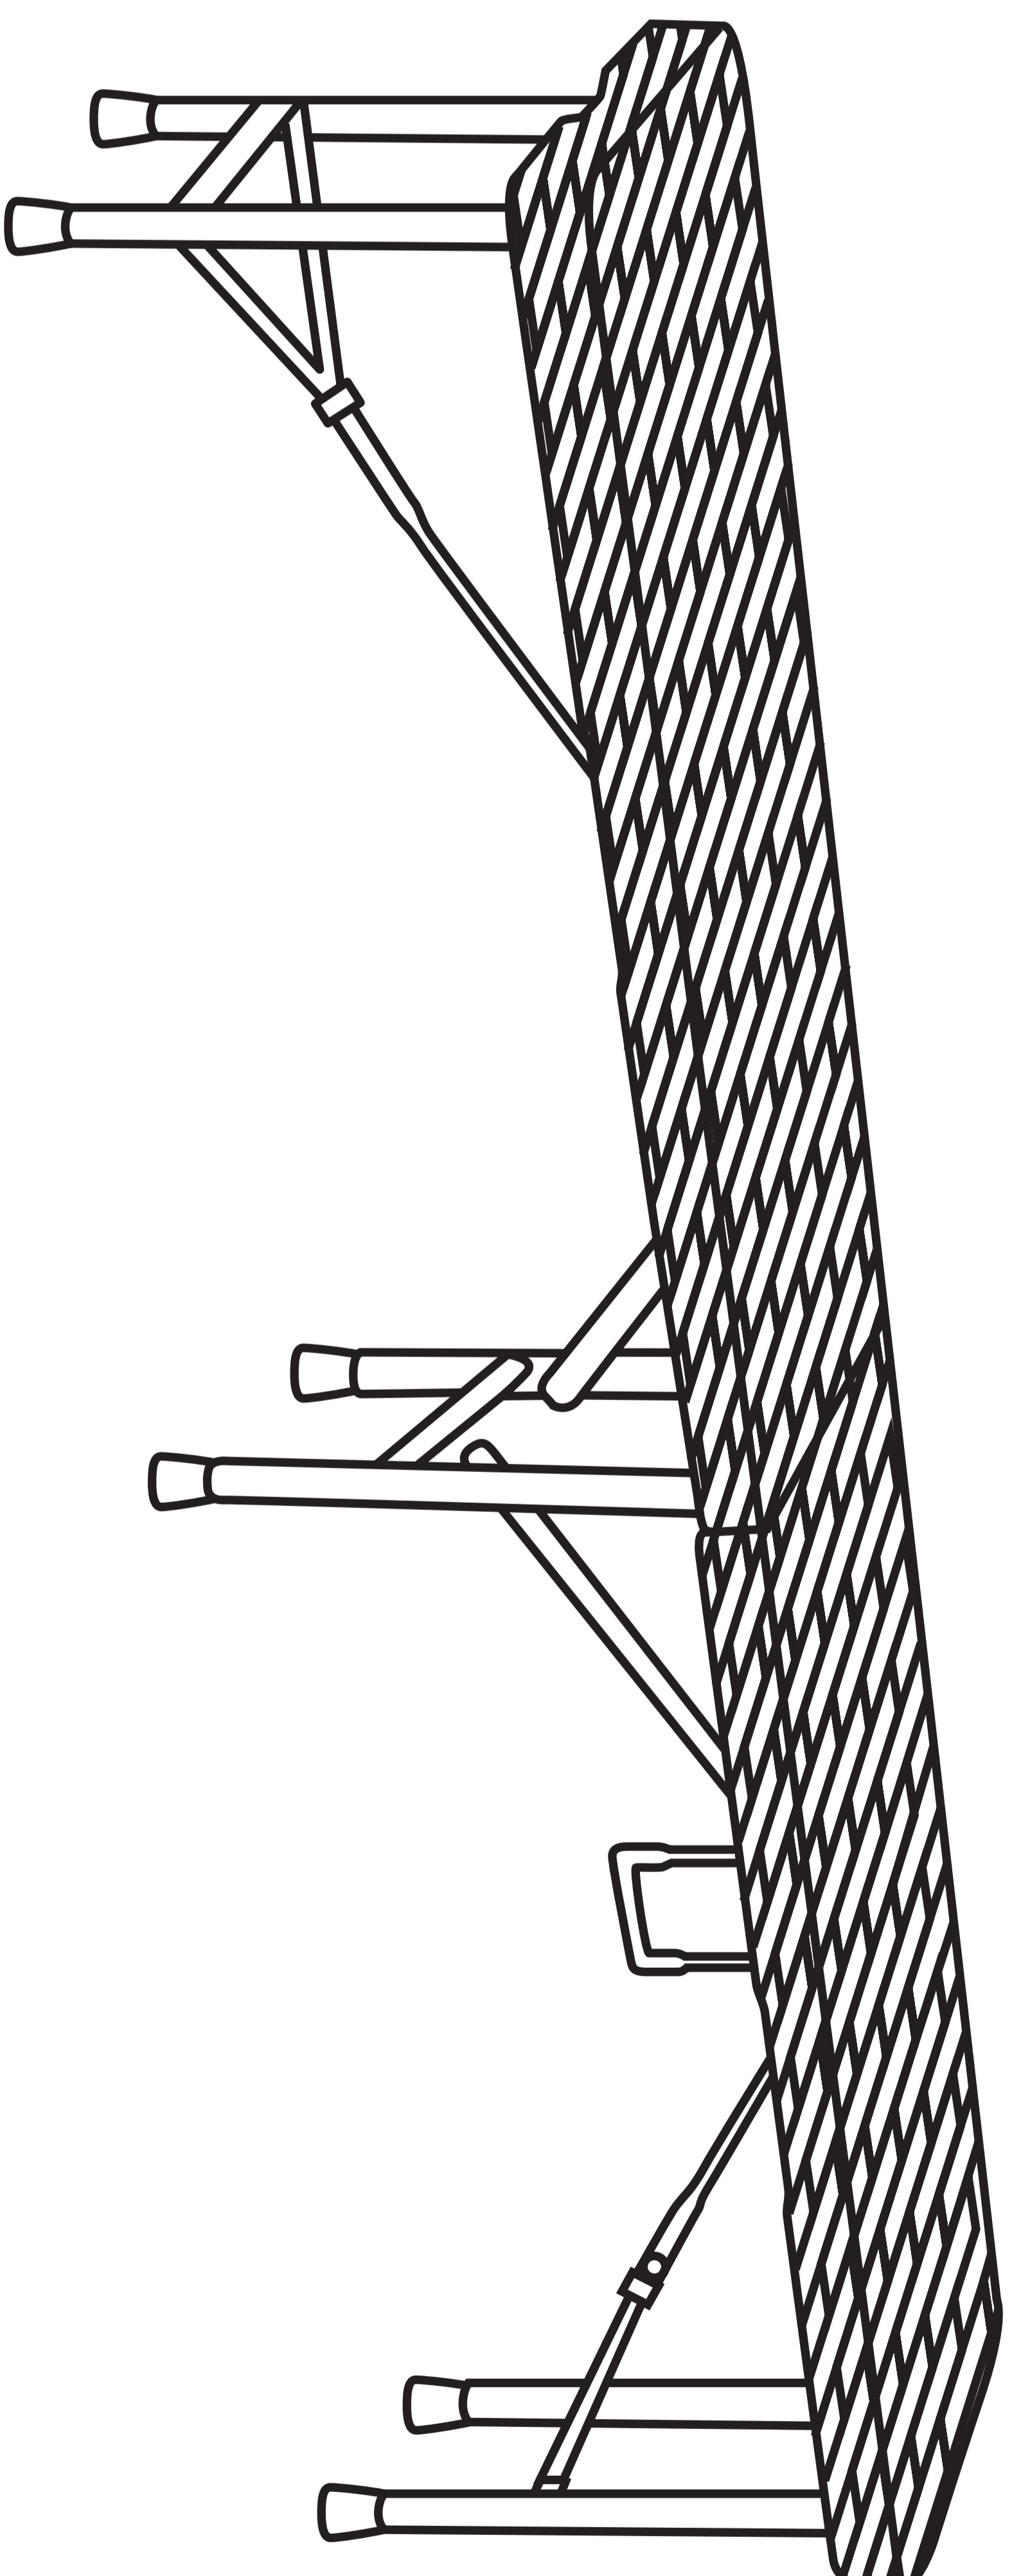

folding bench

PEREL®

PEREL OUTDOOR & GARDEN

fun outside