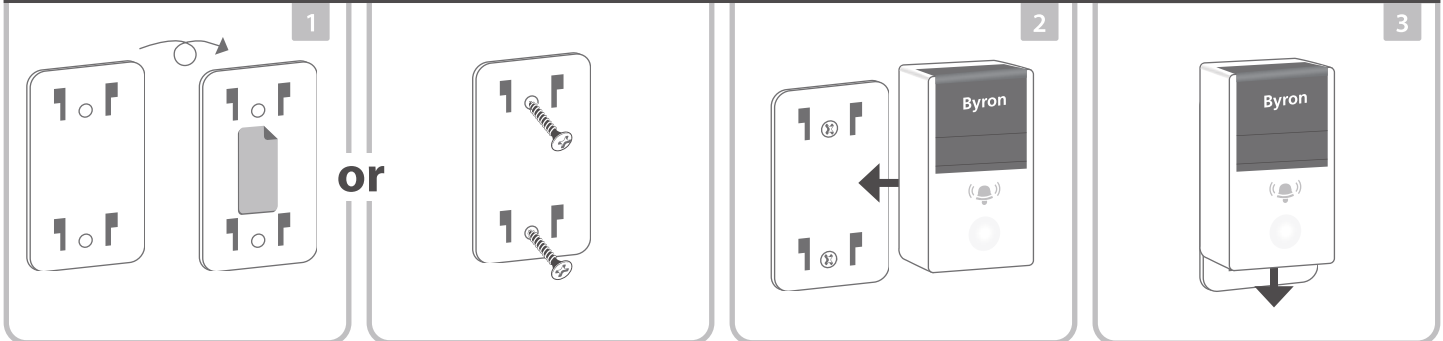

INSTALLATION | INSTALLATION | INSTALLATION | INSTALLATIE | INSTALLAZIONE | INSTALACIÓN