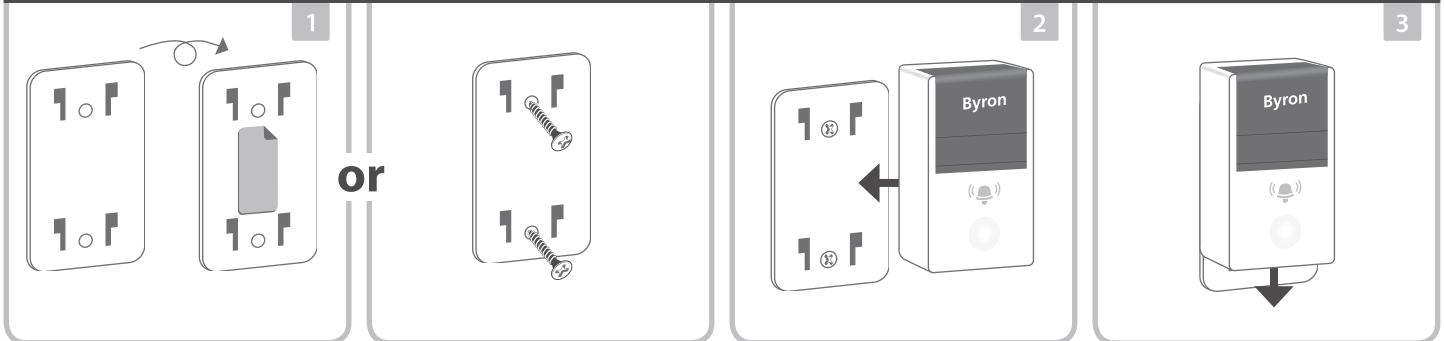

INSTALLATION | INSTALLATION | INSTALLATION | INSTALLATIE | INSTALLAZIONE | INSTALACIÓN