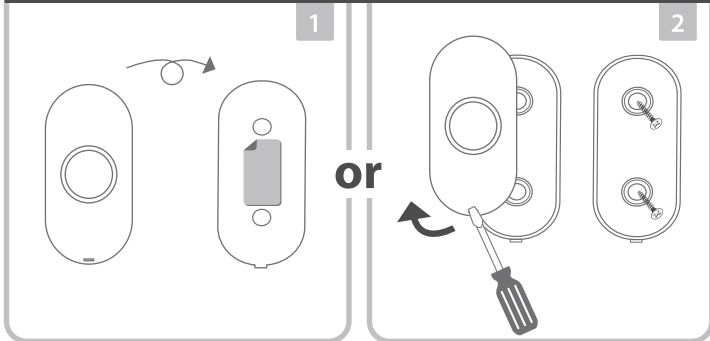

INSTALLATION | INSTALLATION | INSTALLATION | INSTALLATIE | INSTALLAZIONE | INSTALACIÓN