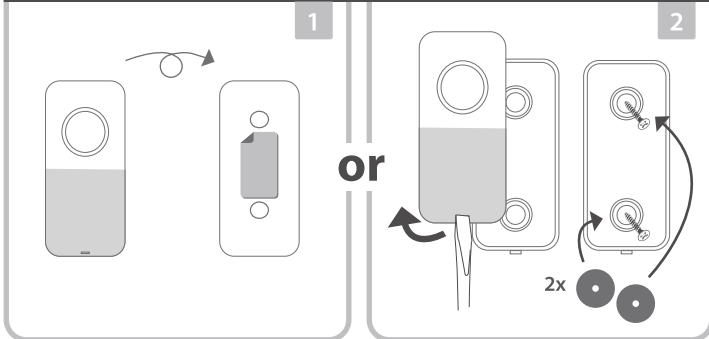

INSTALLATION | INSTALLATIE | INSTALLATION | INSTALLATION | INSTALACJA | INSTALACE | INSTALLAZIONE | INSTALACIA | INSTALACIÓN