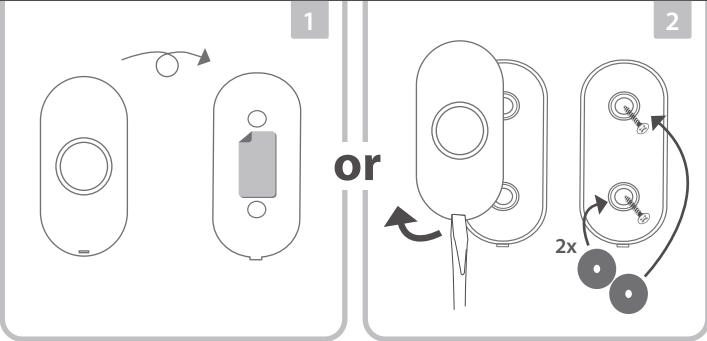

INSTALLATION | INSTALLATION | INSTALLATION | INSTALLATIE | INSTALLAZIONE | INSTALACIÓN