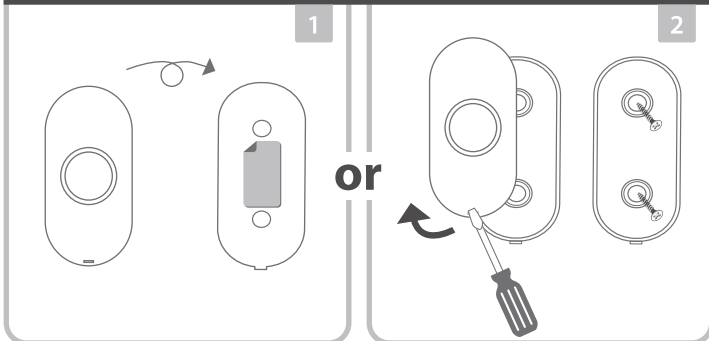

INSTALLATION | INSTALLATION | INSTALLATION | INSTALLATIE | INSTALLAZIONE | INSTALACIÓN