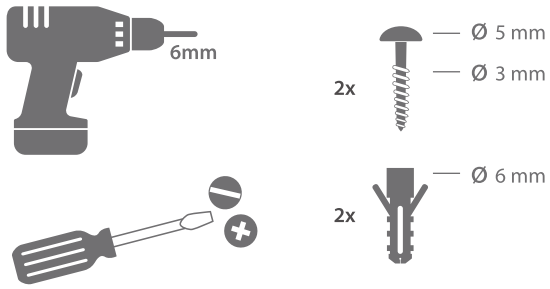

NEEDED TO START (OPTIONAL) (EXCL.)