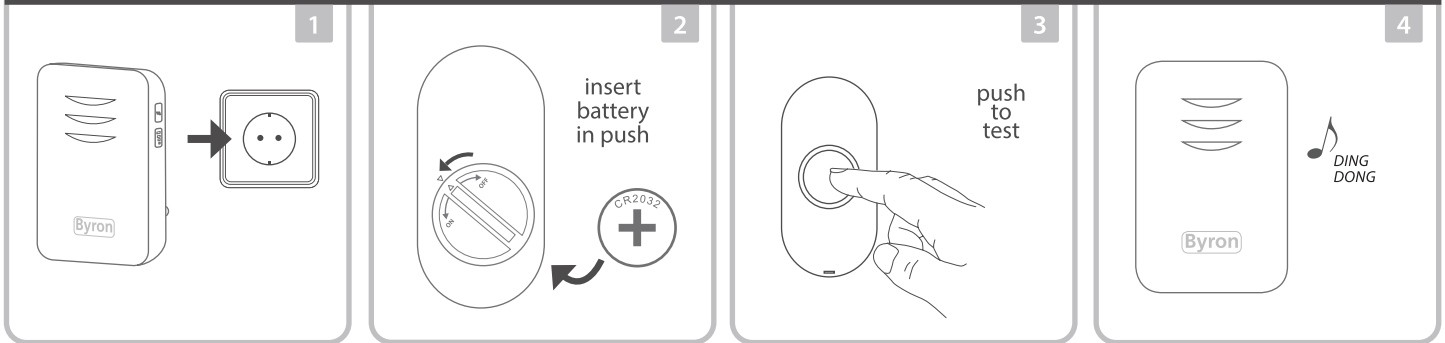

FIRST SET-UP | ERSTEINRICHTUNG | PREMIÈRE CONFIGURATION | EERSTE INSTALLATIE | PRIMO SET-UP | PRIMERA CONFIGURACIÓN