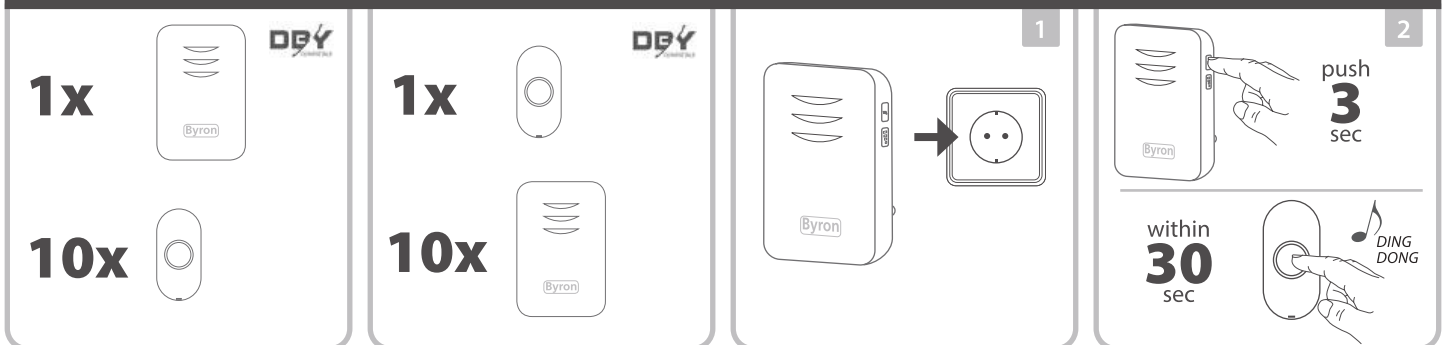

PAIRING MULTIPLE CHIMES | KOPPELEN MEHRERER KLINGELN | JUMELAGE DE PLUSIEURS CARILLONS | MEERDERE DEURBELLEN KOPPELEN | ACCOPPIAMENTO MULTIPLO | EMPAREJANDO MÚLTIPLES TIMBRES