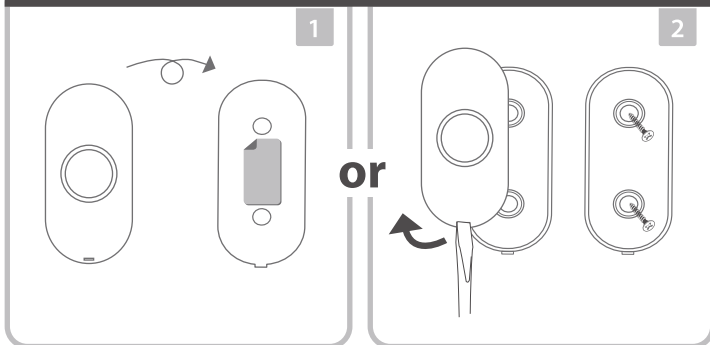

INSTALLATION | INSTALLATION | INSTALLATION | INSTALLATIE | INSTALLAZIONE | INSTALACIÓN